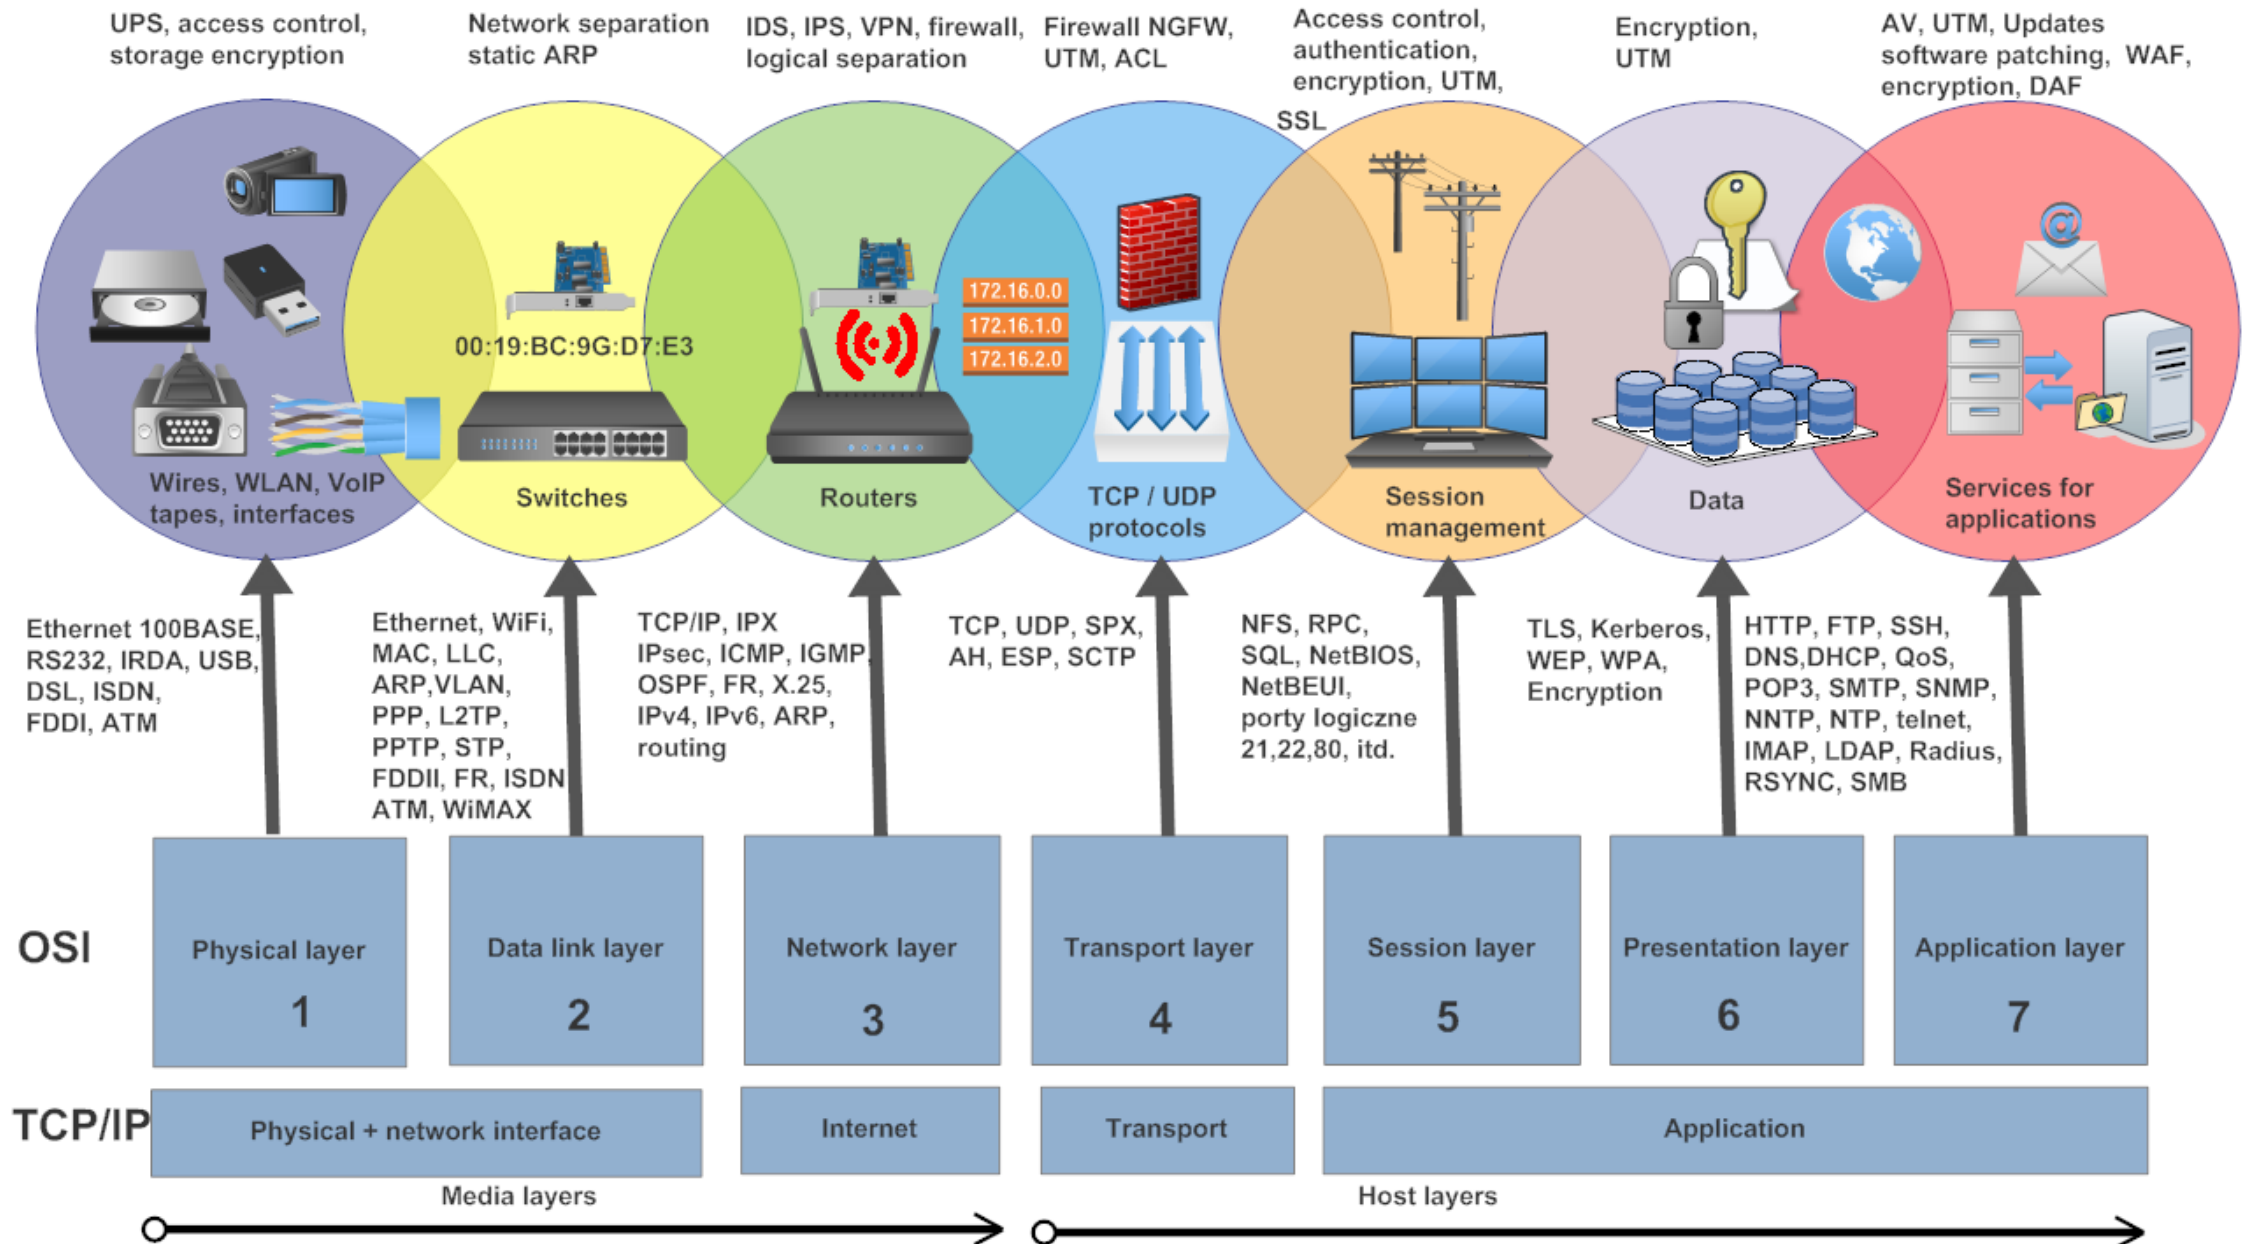

OSI & Basic IP Address

by SuLAimAN PErSoH

OSI / TCP/IP MODELS - THREATS, PROTECTION

IPv4 Address

Address Class	RANGE	Default Subnet Mask
A	1.0.0.0 to 126.255.255.255	255.0.0.0
B	128.0.0.0 to 191.255.255.255	255.255.0.0
C	192.0.0.0 to 223.255.255.255	255.255.255.0
D	224.0.0.0 to 239.255.255.255	Reserved for Multicasting
E	240.0.0.0 to 254.255.255.255	Experimental

Note: Class A addresses 127.0.0.0 to 127.255.255.255 cannot be used and is reserved for loopback testing.