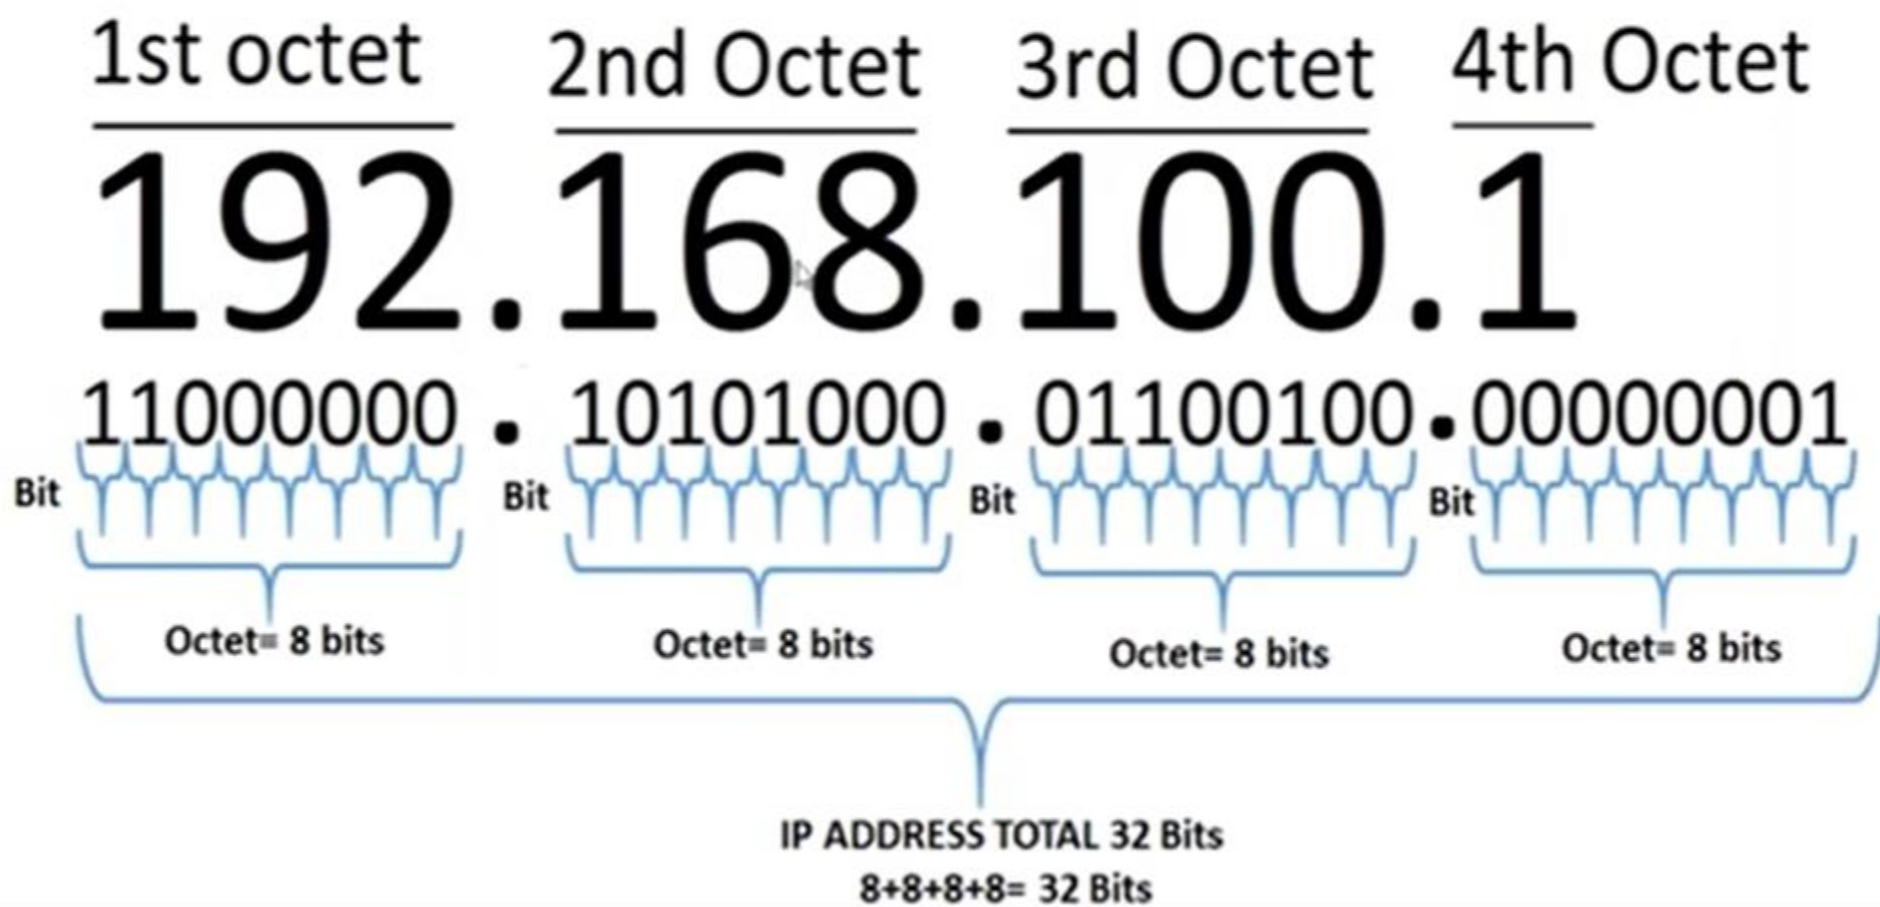

OSI & Basic IP Address

by SuLAimAN PErSoH

OSI / TCP/IP MODELS - THREATS, PROTECTION

IPv4 Address

Address Class	RANGE	Default Subnet Mask
A	1.0.0.0 to 126.255.255.255	255.0.0.0
B	128.0.0.0 to 191.255.255.255	255.255.0.0
C	192.0.0.0 to 223.255.255.255	255.255.255.0
D	224.0.0.0 to 239.255.255.255	Reserved for Multicasting
E	240.0.0.0 to 254.255.255.255	Experimental

Note: Class A addresses 127.0.0.0 to 127.255.255.255 cannot be used and is reserved for loopback testing.