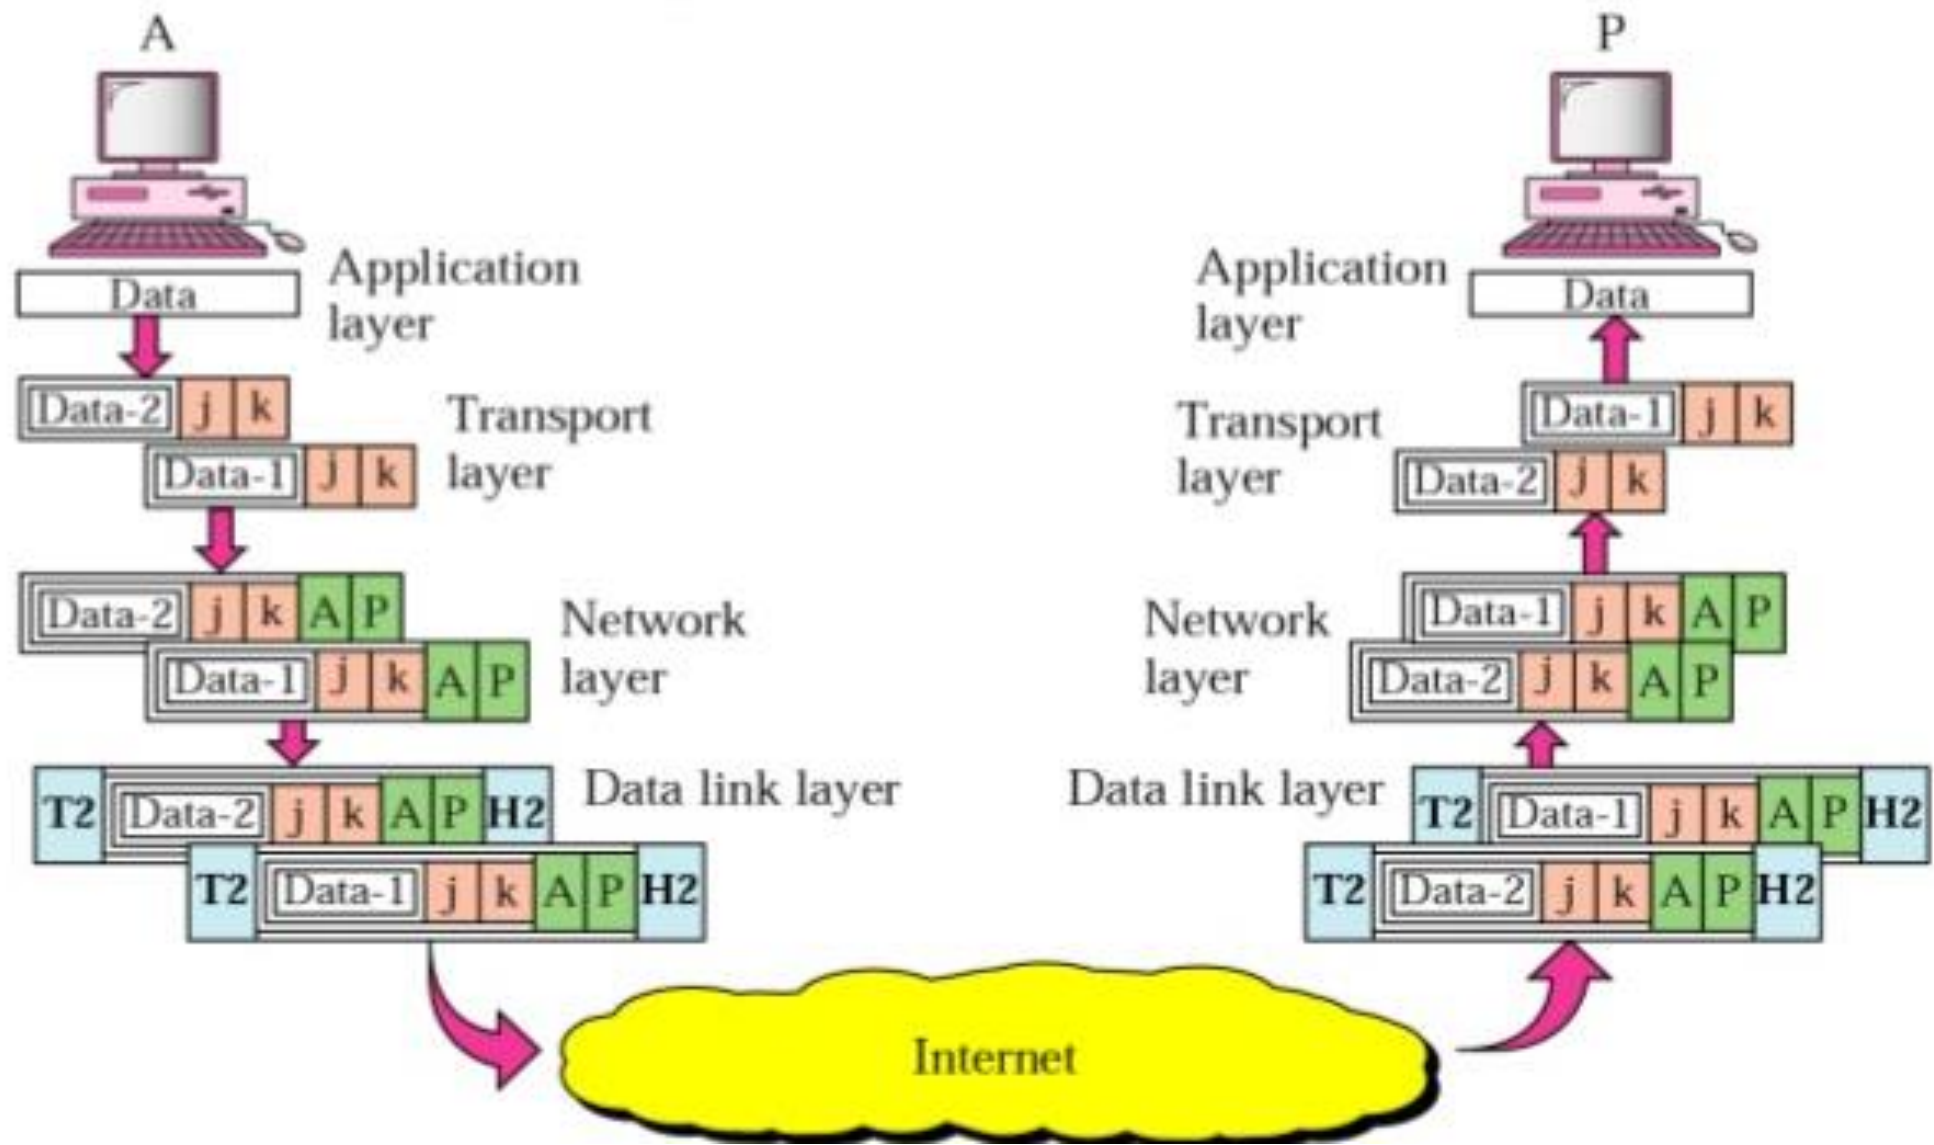

OSI & Basic IP Address

by SuLAimAN PErSoH

OSI / TCP/IP MODELS - THREATS, PROTECTION

IPv4 Address

Address Class	RANGE	Default Subnet Mask
A	1.0.0.0 to 126.255.255.255	255.0.0.0
B	128.0.0.0 to 191.255.255.255	255.255.0.0
C	192.0.0.0 to 223.255.255.255	255.255.255.0
D	224.0.0.0 to 239.255.255.255	Reserved for Multicasting
E	240.0.0.0 to 254.255.255.255	Experimental

Note: Class A addresses 127.0.0.0 to 127.255.255.255 cannot be used and is reserved for loopback testing.